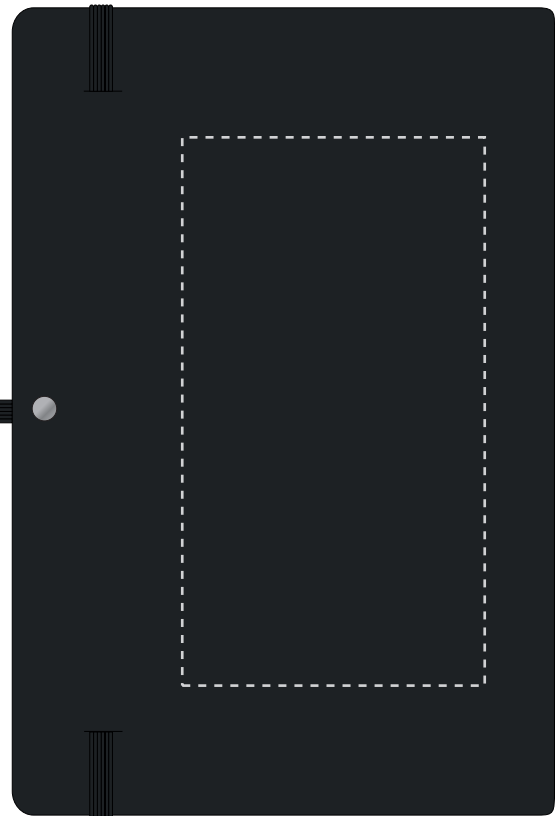

We stock this item in the following colours

**PANTONE REFERENCE(S)**

- Colour 1
- Colour 2
- Colour 3
- Colour 4

Product Image for visualisation  
- colours may vary

ARTWORK SCALE 50%

- CENTRED TO PRINT AREA
- CENTRED TO NOTEBOOK

ARTWORK SCALE 50%

- CENTRED TO PRINT AREA
- CENTRED TO NOTEBOOK

The dashed line is to demonstrate print area and will not appear on your printed item

**PLEASE NOTE:**

- All colours including print and product are for visual purposes only and should not be regarded as the actual colour of the product and print.
- Some products may vary from batch to batch and may differ from previous orders.
- The colour and texture of a product can also have an effect on the final print colour.
- By approving this order we accept that you understand these terms.

To proceed, please approve visual via the online system.

ARTWORK SCALE 100%

Max print area: 195mm x 100mm

ARTWORK SCALE 100%

Max print area: 145mm x 80mm